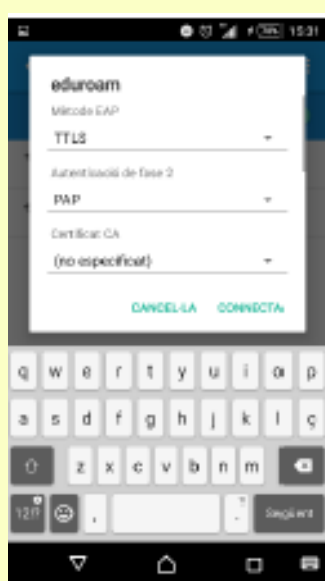

In the field "Identidad" in the "niu" word, written on "**niu@uab.cat**" write your Niu.

In the field "password" write the password linked to your Niu

Then click "**Connect**"

For doubts or problems, contact:

FB: Delegat Informatic - Vila Universitaria

Phone / WhatsApp: + 34 609 461 860

E-mail: delegat.informatic@vilauniversitaria.com