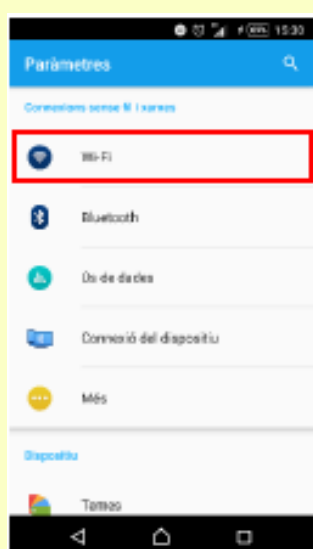

Connexion EDUROAM ANDROID

Find "**Settings**" or "**Parameters**" of your mobile device

**STEP
01**

**STEP
02**

Select options of "**Connections wireless and network**" or "**WiFi**"

**STEP
03**

Select the WiFi called "**eduroam**"