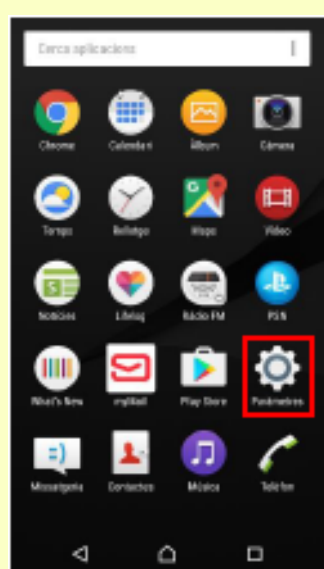

Connexion EDUROAM ANDROID

Find "**Settings**" or "**Parameters**" of your mobile device

**STEP
01**

**STEP
02**

Select options of "**Connections wireless and network**" or "**WiFi**"

**STEP
03**

Select the WiFi called "**eduroam**"