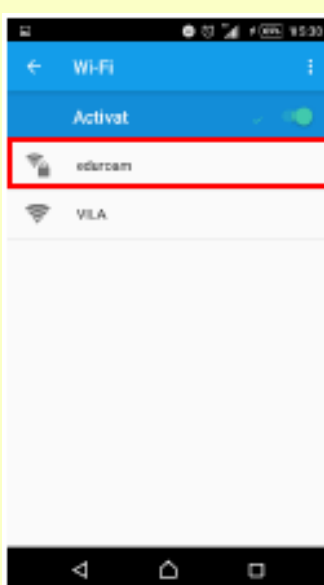

Connexion EDUROAM ANDROID

Find "**Settings**" or "**Parameters**" of your mobile device

**STEP
01**

**STEP
02**

Select options of "**Connections wireless and network**" or "**WiFi**"

**STEP
03**

Select the WiFi called "**eduroam**"